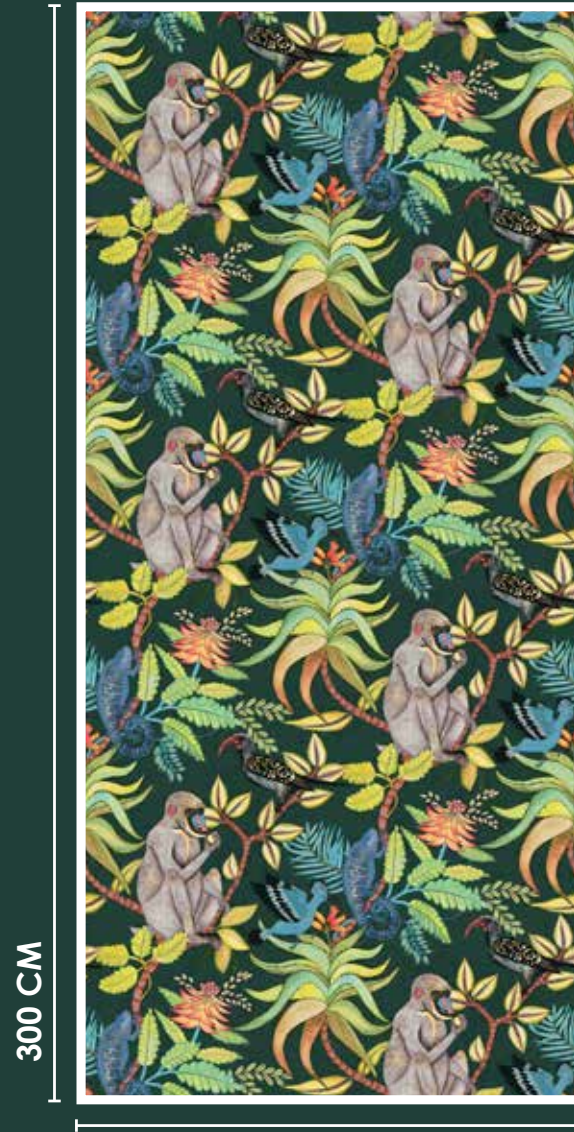

## Technical Specifications

Album	BARBARA
Country	Iran
weight of each tile	(~1.200) kg
Size	(135*300) CM
How to produce	Industrial

**B-4101**

**B-4102**

**B-4103**

**B-4104**

300 CM

135 CM